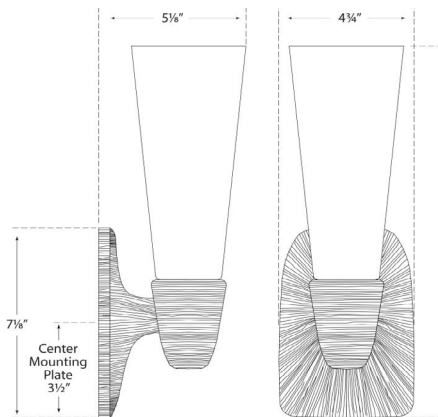

Dimensions

Height: 14"

Width: 4.75"

Extension: 5"

Backplate: 4.75" x 7" Decorative

Socket

E26 Keyless

Wattage

Gild With White Glass

Aged Iron With White Glass

Polished Nickel With White Glass

Dimensions

Height: 14"

Width: 4.75"

Extension: 5"

Backplate: 4.75" x 7" Decorative

Socket

E26 Keyless

Wattage

60 B11

Weight

3 lbs

Utopia Small Single Bath Sconce

KW2043PN-WG

Materials Shown

Polished Nickel With White Glass

Available in

Gild With White Glass

Aged Iron With White Glass

Polished Nickel With White Glass

Dimensions

Height: 14"