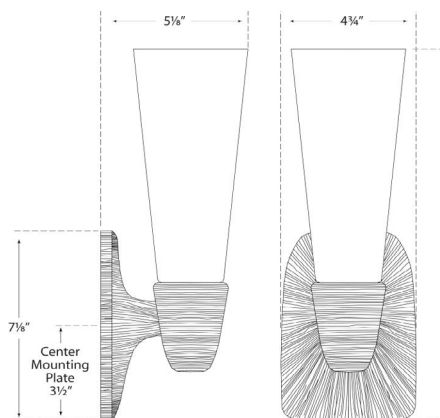

Utopia Small Single Bath Sconce

KW2043G-WG

Materials Shown

Gild With White Glass

Available in

Gild With White Glass

Aged Iron With White Glass

Polished Nickel With White Glass

Dimensions

Height: 14"

Width: 4.75"

Extension: 5"

Backplate: 4.75" x 7" Decorative

Socket

E26 Keyless

Wattage

Gild With White Glass

Aged Iron With White Glass

Polished Nickel With White Glass

Dimensions

Height: 14"

Width: 4.75"

Extension: 5"

Backplate: 4.75" x 7" Decorative

Width: 4.75"

Extension: 5"

Backplate: 4.75" x 7" Decorative

Socket

E26 Keyless

Wattage

60 B11

Weight