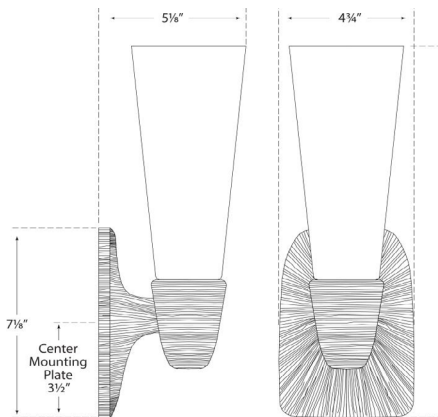

Dimensions

Height: 14"

Width: 4.75"

Extension: 5"

Backplate: 4.75" x 7" Decorative

Socket

E26 Keyless

Wattage

60 B11

Weight

3 lbs

Utopia Small Single Bath Sconce

KW2043AI-WG

Materials Shown

Aged Iron With White Glass

Available in

Gild With White Glass

Aged Iron With White Glass

Polished Nickel With White Glass

Dimensions

Height: 14"

Width: 4.75"

Extension: 5"

Backplate: 4.75" x 7" Decorative

Materials Shown

Polished Nickel With White Glass

Available in

Gild With White Glass

Aged Iron With White Glass

Polished Nickel With White Glass

Dimensions

Height: 14"